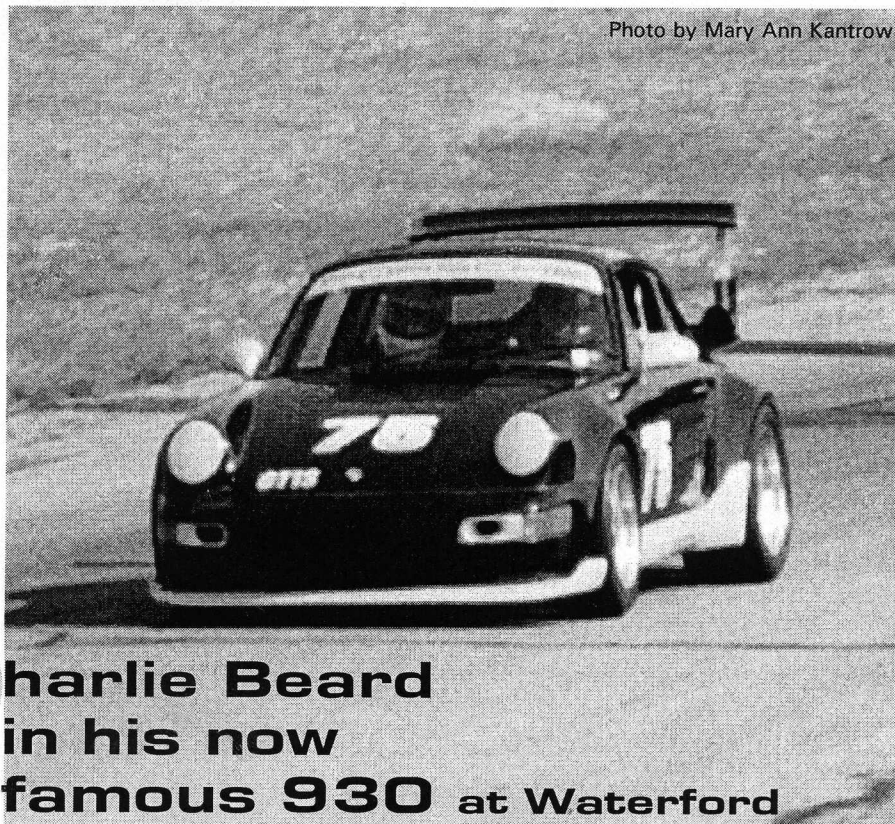

THE BAHN STORMER © 

RALLY SPORT REGION

Photo by Mary Ann Kantrow

Charlie Beard
in his now
famous **930** at Waterford

You can find a photo of Charlie's car in the new Panorama

Progressive Dinner
August 7th back page