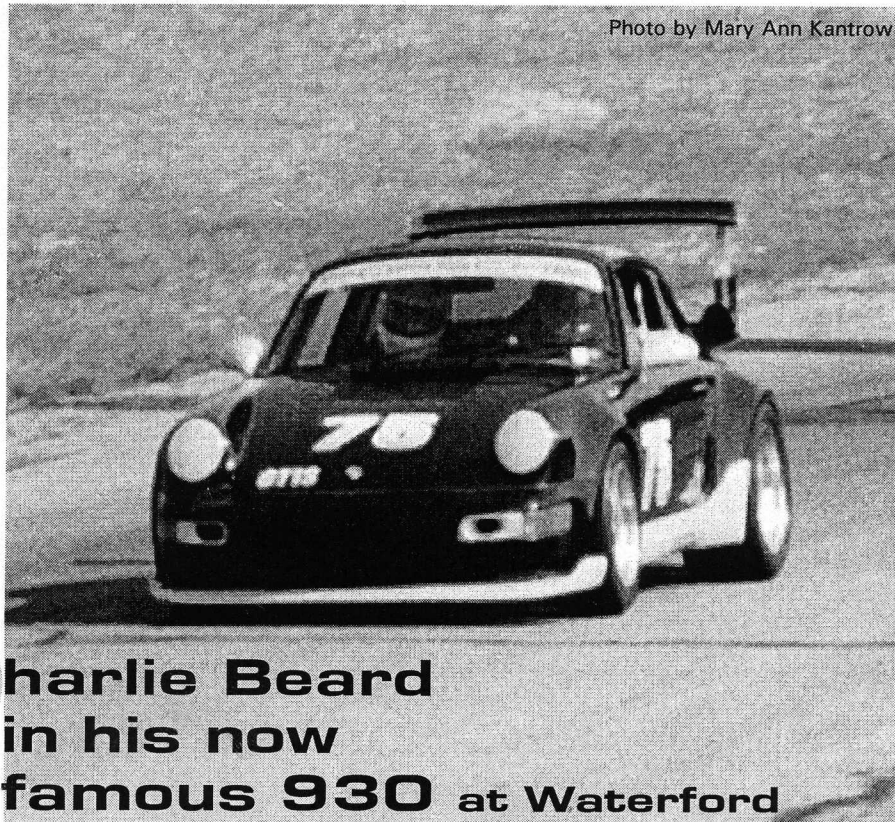

**THE BAHN STORMER** © 

**RALLY SPORT REGION**

Photo by Mary Ann Kantrow

**C**harlie Beard  
in his now  
famous **930** at Waterford

You can find a photo of Charlie's car in the new Panorama

**Progressive Dinner**  
**August 7th** back page