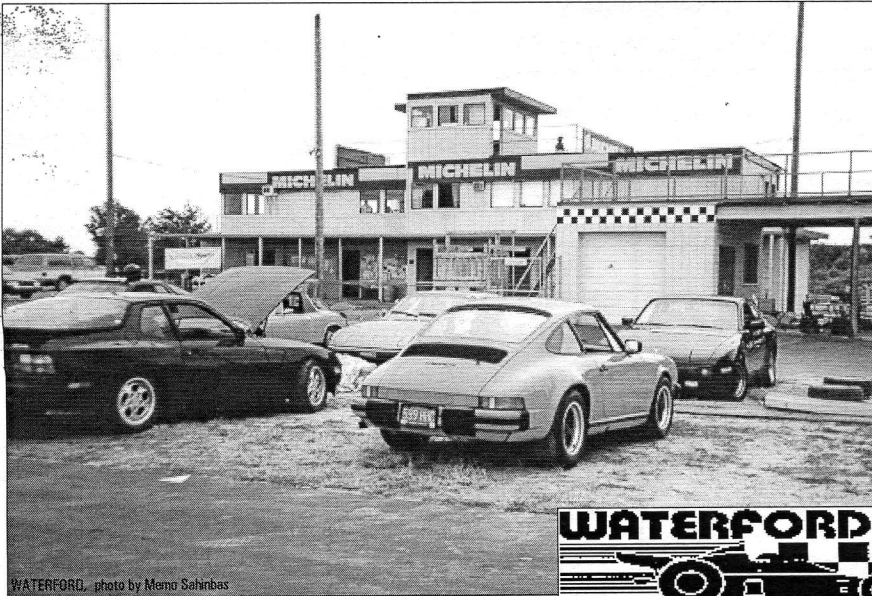

THE BAHN STORMER[®]

RALLY SPORT REGION

IROC

S.U.V. 's Two Takes

The Left Lane

WATERFORD, photo by Memo Sahinbas

WATERFORD DATES ARE SET

The Official Newsletter of The Rally Sport Region • Porsche Club of America